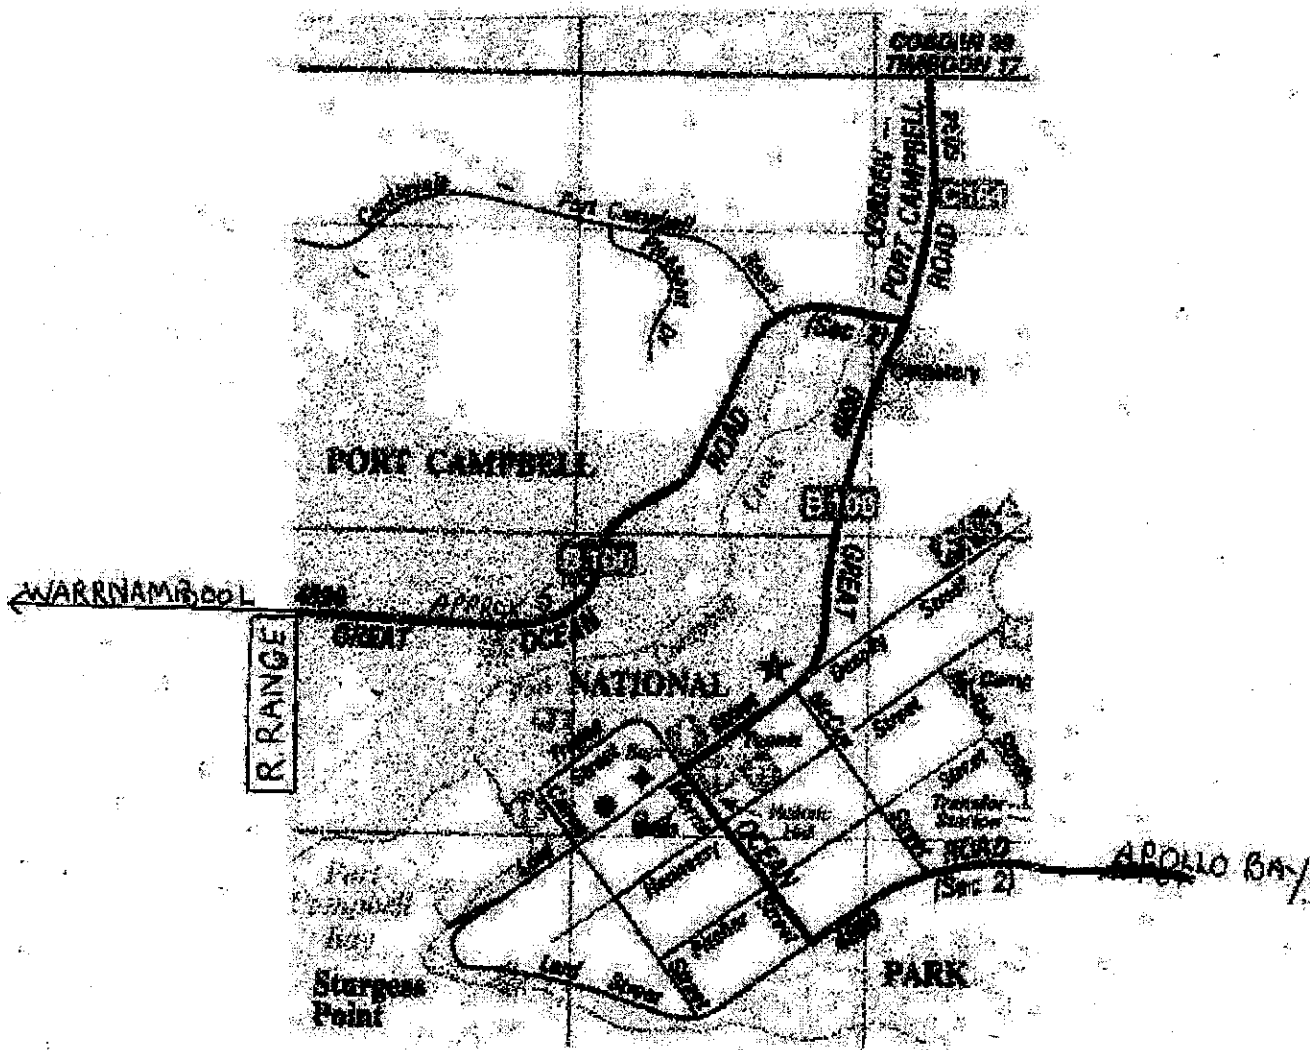

* Tyro Badge for 1st place Target Rifle

Warrnambool Prize meeting dates:

Friday 30th Dec 2011 "The Long ranges" 800, 900 & 1000yds.

Saturday 31st Dec 2011 "The Jim Cue Memorial Marathon".

Monday 2nd Jan 2012 "The Short Ranges" 300, 500 & 600yds.

Camping sites available at Lake Gilleear Range, Warrnambool

Enquiries: Alan Blain ph. 03 55959293

Graeme McIvor ph. 03 55617672